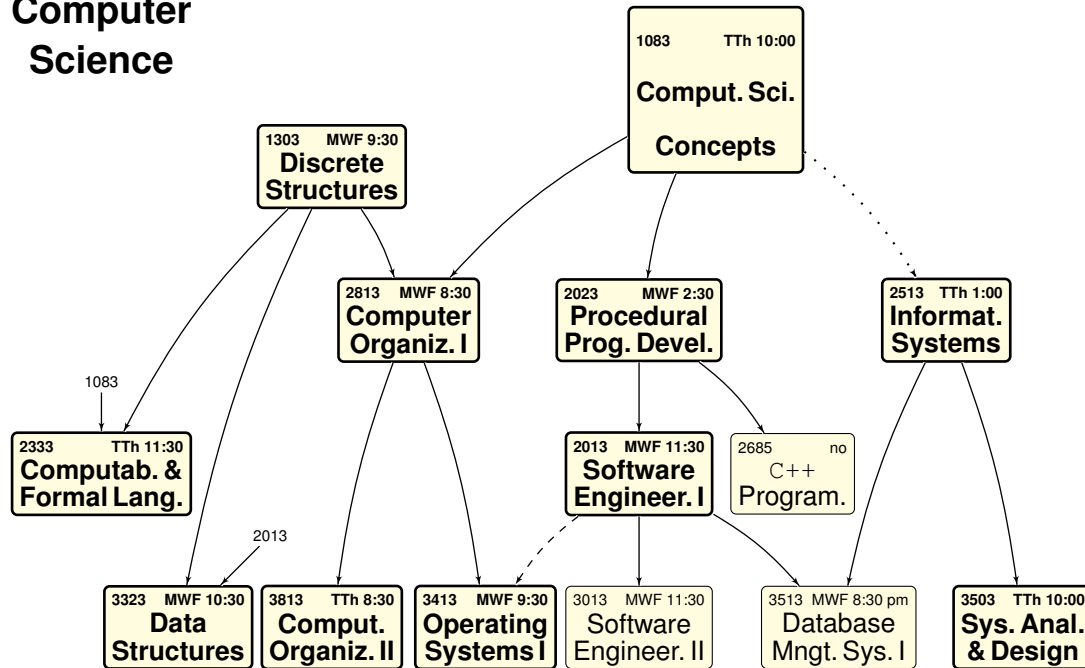

Computer Science

- A solid arrow \longrightarrow indicates a required prerequisite, a dotted arrow $\cdots\rightarrow$ indicates a corequisite (to be taken before or concurrently), and a dashed arrow $-\cdots\rightarrow$ indicates a recommended prerequisite. Core courses are in **bold** boxes; other courses (i.e., options or prerequisites) are in **light** boxes.
- Timetabling abbreviations: M, T, W, Th, F=Mon, Tue, Wed, Thur, Fri, resp.; eve=7:00–9:50 pm; no=not offered.